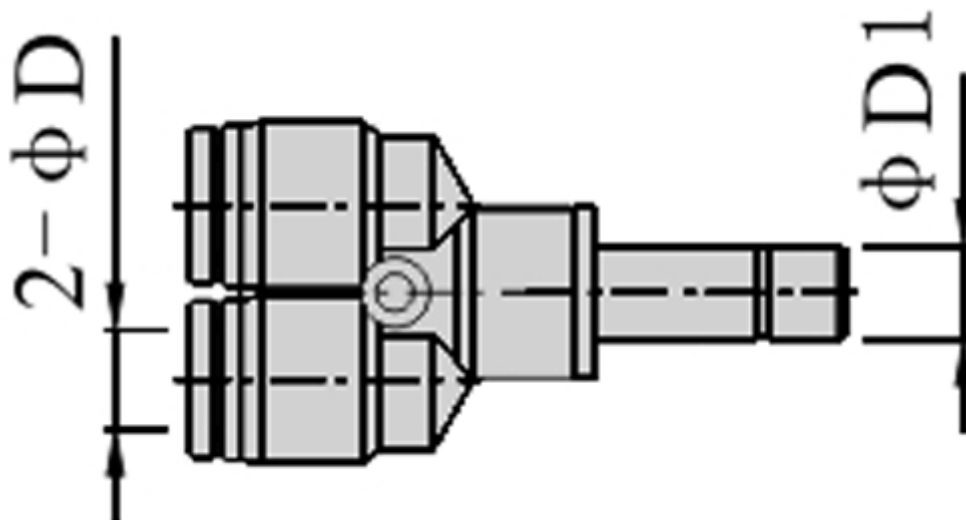

# Data Sheet

Article number: 58EPYJ126

Description: Fitting EPYJ126, Y connector  
Reduction, tube diameter 6 - 6

## Measures

D = 12

D1 = 6